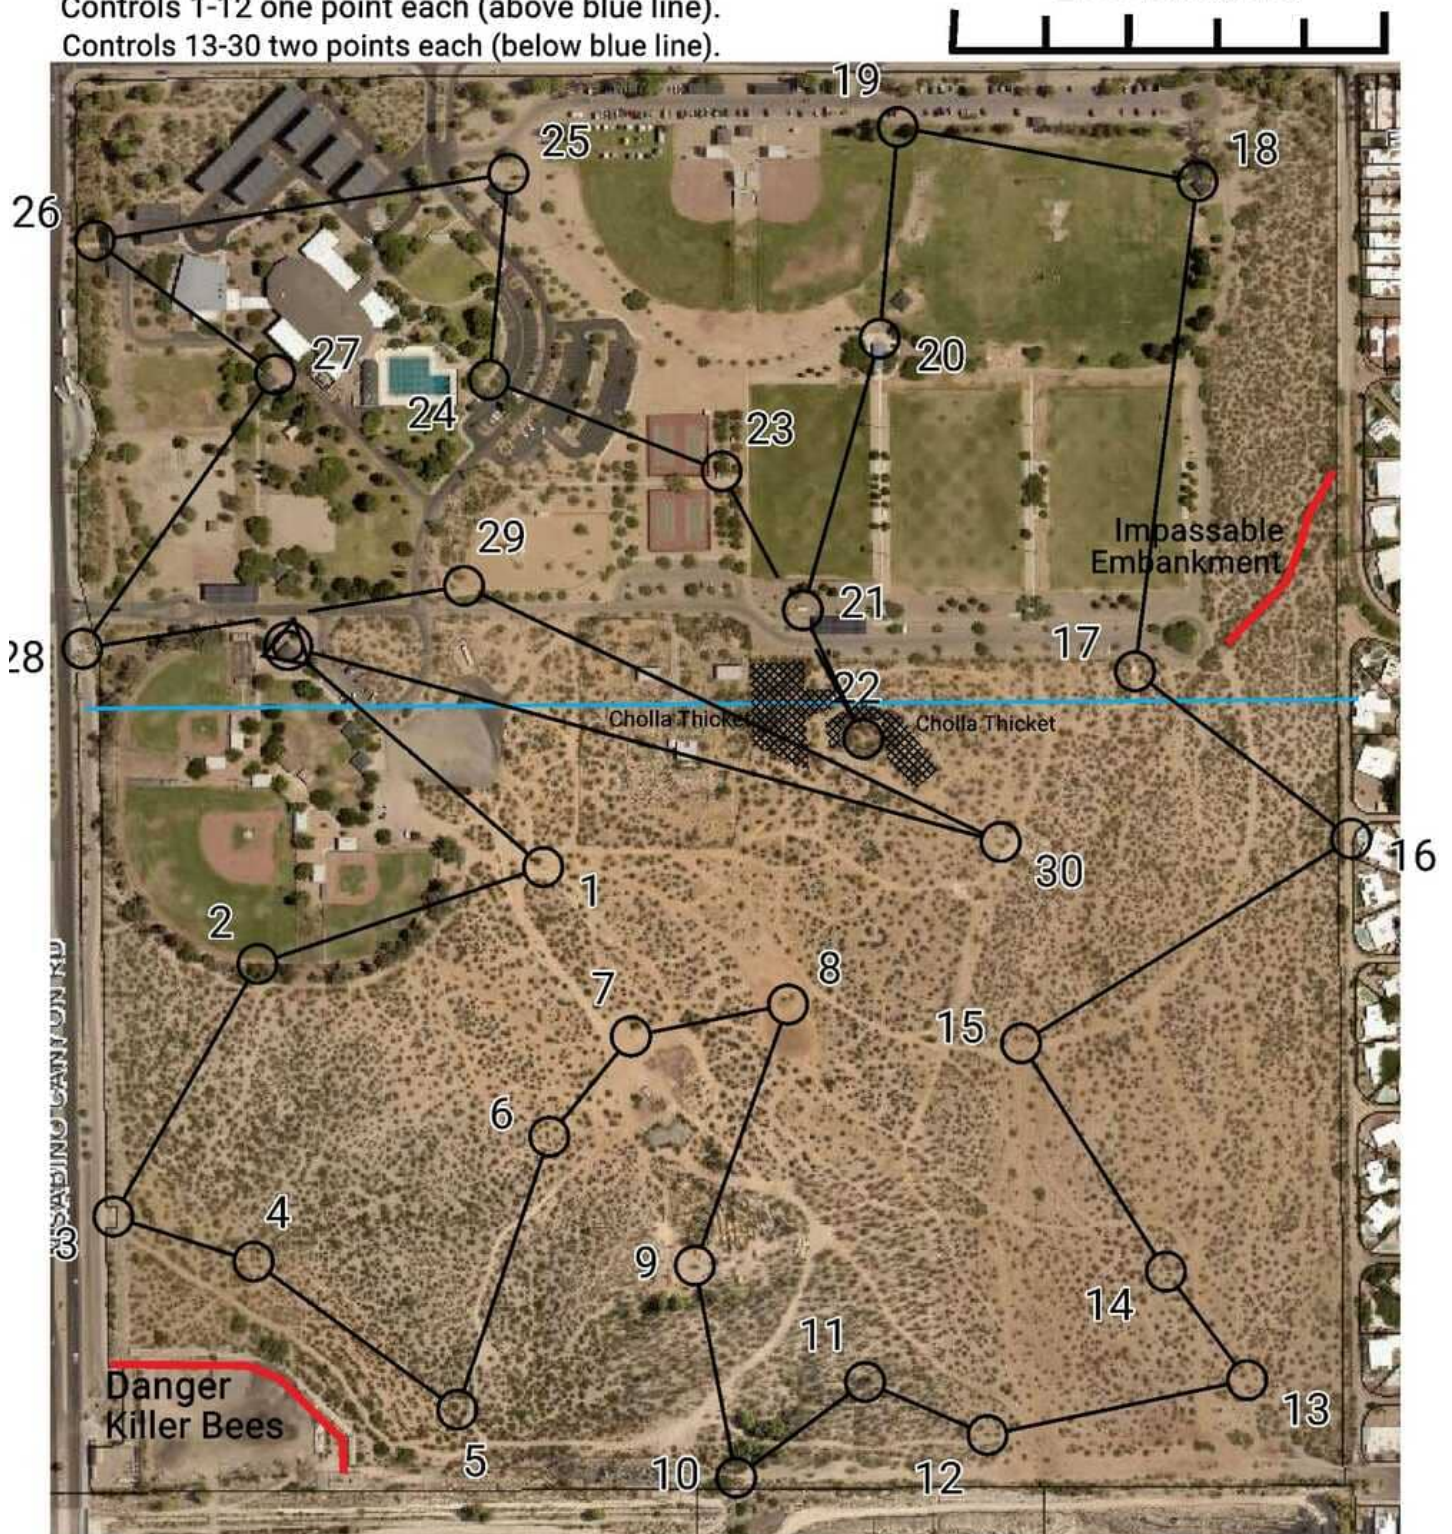

Udall Park Score-0 2021

Controls 1-12 one point each (above blue line).
Controls 13-30 two points each (below blue line).

Scale 1:4000
250 Meters

Short: Any or all controls 1-12 (north of blue line) in any order. 12 points maximum (2.1 km).
Long: Any or all controls 1-30 in any order. 48 points maximum (4.3 km).
If you visit any controls 13-30 (south of blue line), you will automatically be on the long course.

Jeff Coker 37:42 minutes 4.99km