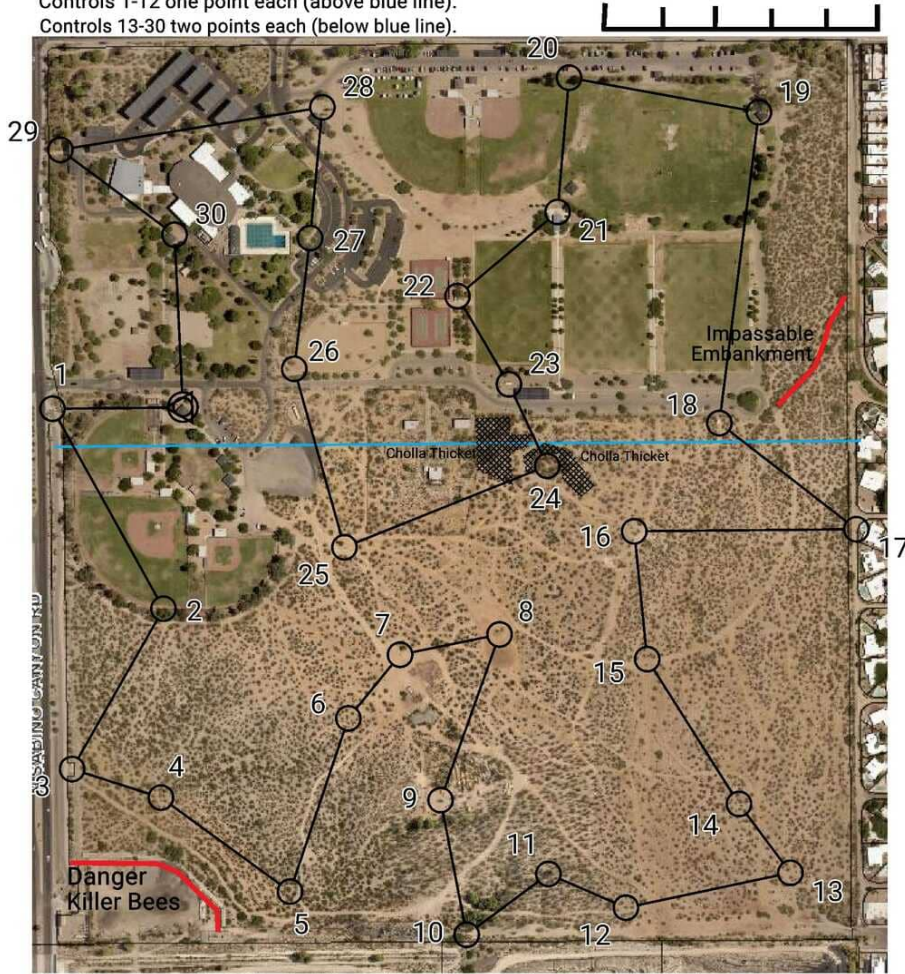

Udall Park Score-0 2021

Controls 1-12 one point each (above blue line).
Controls 13-30 two points each (below blue line).

Scale 1:4000
250 Meters

Short: Any or all controls 1-12 (north of blue line) in any order. 12 points maximum (2.1 km).
Long: Any or all controls 1-30 in any order. 48 points maximum (4.3 km).
If you visit any controls 13-30 (south of blue line), you will automatically be on the long course.

Brucker's Ideal Route 4.15km