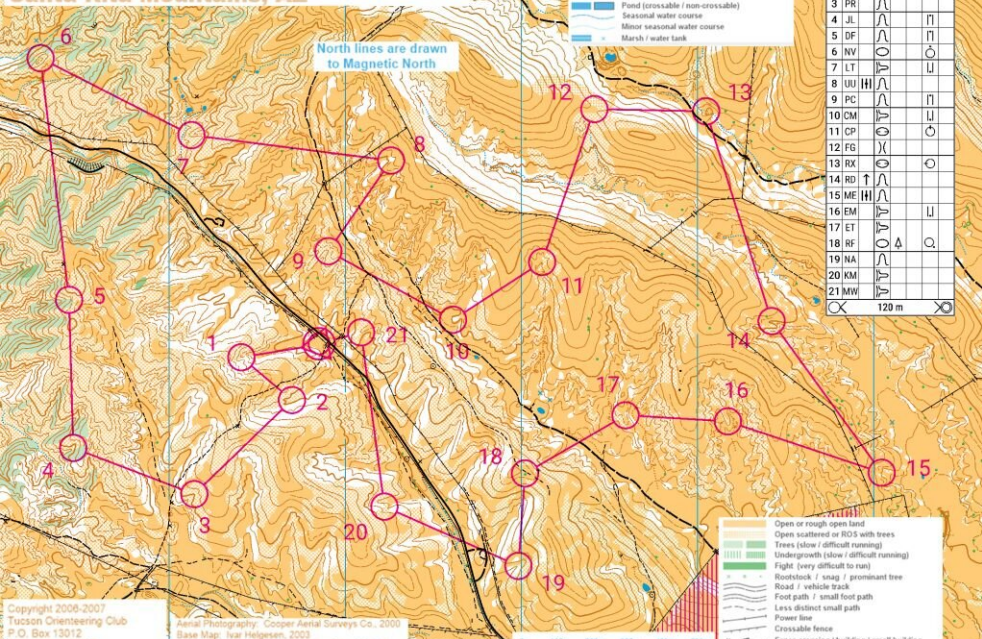

Box Canyon 2021-02				
Brucker	8.7 km	320 m		
1	EE			
2	CK			
3	JR			
4	PL			
5	DF			
6	NV			
7	LT			
8	UU			
9	PC			
10	CM			
11	CP			
12	FG			
13	RX			
14	RD			
15	ME			
16	EM			
17	ET			
18	RF			
19	NA			
20	KM			
21	MW			

North lines are drawn to Magnetic North